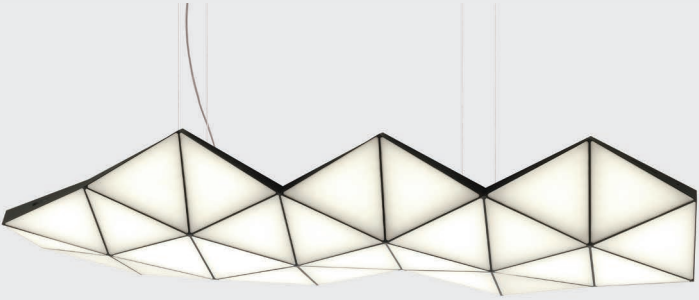

Tokio.

—
tri light

TRI LIGHT

The perfect triangular tiling honeycomb, the Tri Light. An enlightenment piece for the post-factual era. A paracompact flexible design system that can easily be perpetuated into infinity. For those of us humble enough to understand constraints of mortality it can be custom build to desired size and shape. Milled and anodized, each aluminum triangle shines on its own, creating widely dispersed, harmonious light evoking the importance of the elementary particles. Let the led shine thru.

DESIGNERS

Asobi is a product design consultancy that made its international debut in 2005 at the London Design Festival with their prototype of the spellbinding Isle Lounge sofa. In 2006, Asobi received the Design Distinction (Silver) Award in I.D. Magazine's 52nd Annual Design Review for their fluid, futuristic Gwig LED luminaries. In 2014 Carbon Light, a high-performance modular LED suspension light, was selected as a finalist in lighting products at the Architizer Awards. The Tri Light is the latest and newest in a series of extraordinary products designed by Asobi.

W 46,3 cm / 18,2"

L 119 cm / 46,9"

TRI36

W 57,2 cm / 22,5"

L 136,1 cm / 53,6"

TRI46

W 67,2 cm / 26,5"

L 153,2 cm / 60,3"

TRI58

W 74,7 cm / 29,4"

L 169,2 cm / 66,6"

TRI82

W 86.7 cm / 34"

L 205 cm / 80.7"

INFINITE CONFIGURATION OPTIONS