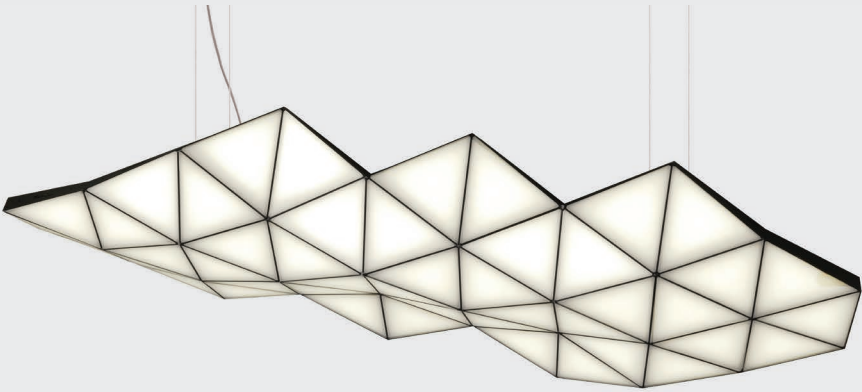

Tokio.

—
tri light

TRI LIGHT

The perfect triangular tiling honeycomb, the Tri Light. An enlightenment piece for the post-factual era. A paracompact flexible design system that can easily be perpetuated into infinity. For those of us humble enough to understand constraints of mortality it can be custom build to desired size and shape. Milled and anodized, each aluminum triangle shines on its own, creating widely dispersed, harmonious light evoking the importance of the elementary particles. Let the led shine thru.

W 46,3 cm / 18,2"

L 119 cm / 46,9"

TRI36

W 57,2 cm / 22,5"

L 136,1 cm / 53,6"

TRI46

W 67,2 cm / 26,5"

L 153,2 cm / 60,3"

TRI58

W 74,7 cm / 29,4"

L 169,2 cm / 66,6"

TRI82

W 86.7 cm / 34"

L 205 cm / 80.7"

INFINITE CONFIGURATION OPTIONS